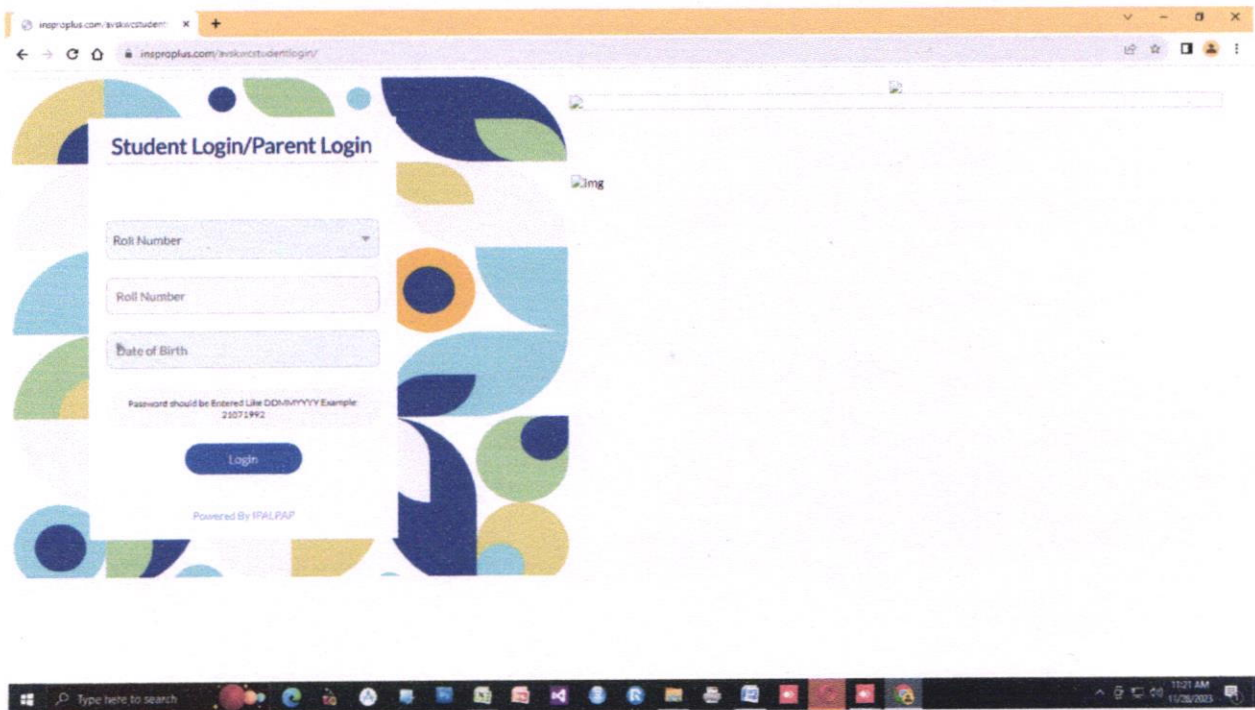

KAILASH WOMEN'S COLLEGE

(Affiliated to Periyar University, Salem) (An ISO 9001:2015 Certified Institution) Nangavalli, Salem - 636502

ERP

To improve academic performance of students ERP provide access to online course materials, grades, and attendance records. This helped students stay organised and track their progress throughout the semester.

Most importantly ERP facilitating communication between students, faculty and staff. ERP providing students with access to a variety of resources, such as libraries, career centres, and student support services. It is empowering students to take control of their education and helping them make informed decisions about their academic careers.

Student Login Page in ERP

PRINCIPAL
KAILASH WOMEN'S COLLEGE
Tharamangalam-Nangavalli Main Road
Periyasoragai P.O, Nangavalli,
SALEM-636 502